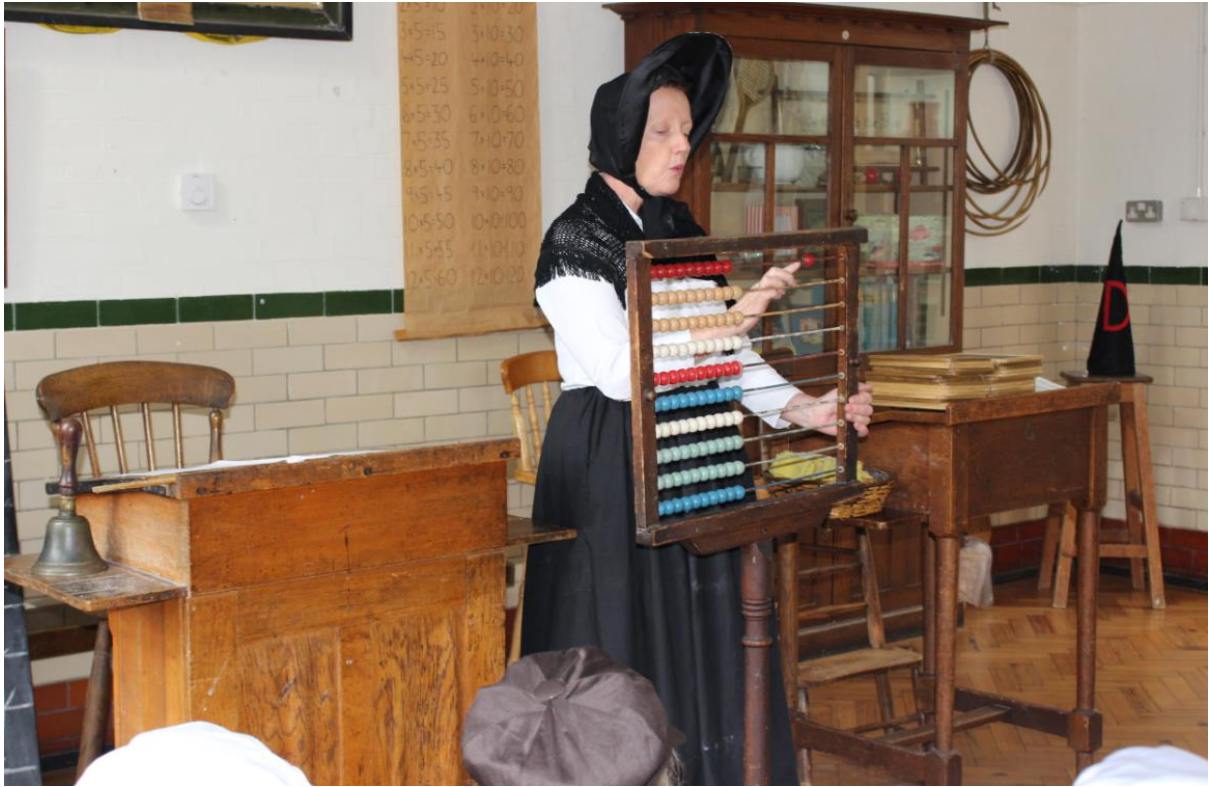

Class 2 Photos 2023/2024

Tickled Pink Pantomime – The Wizard of Oz

Paper Slipper Designs

Hat Designs

A Trip to Victorian School

Victorian Artefacts

The Geography of White Notley Village